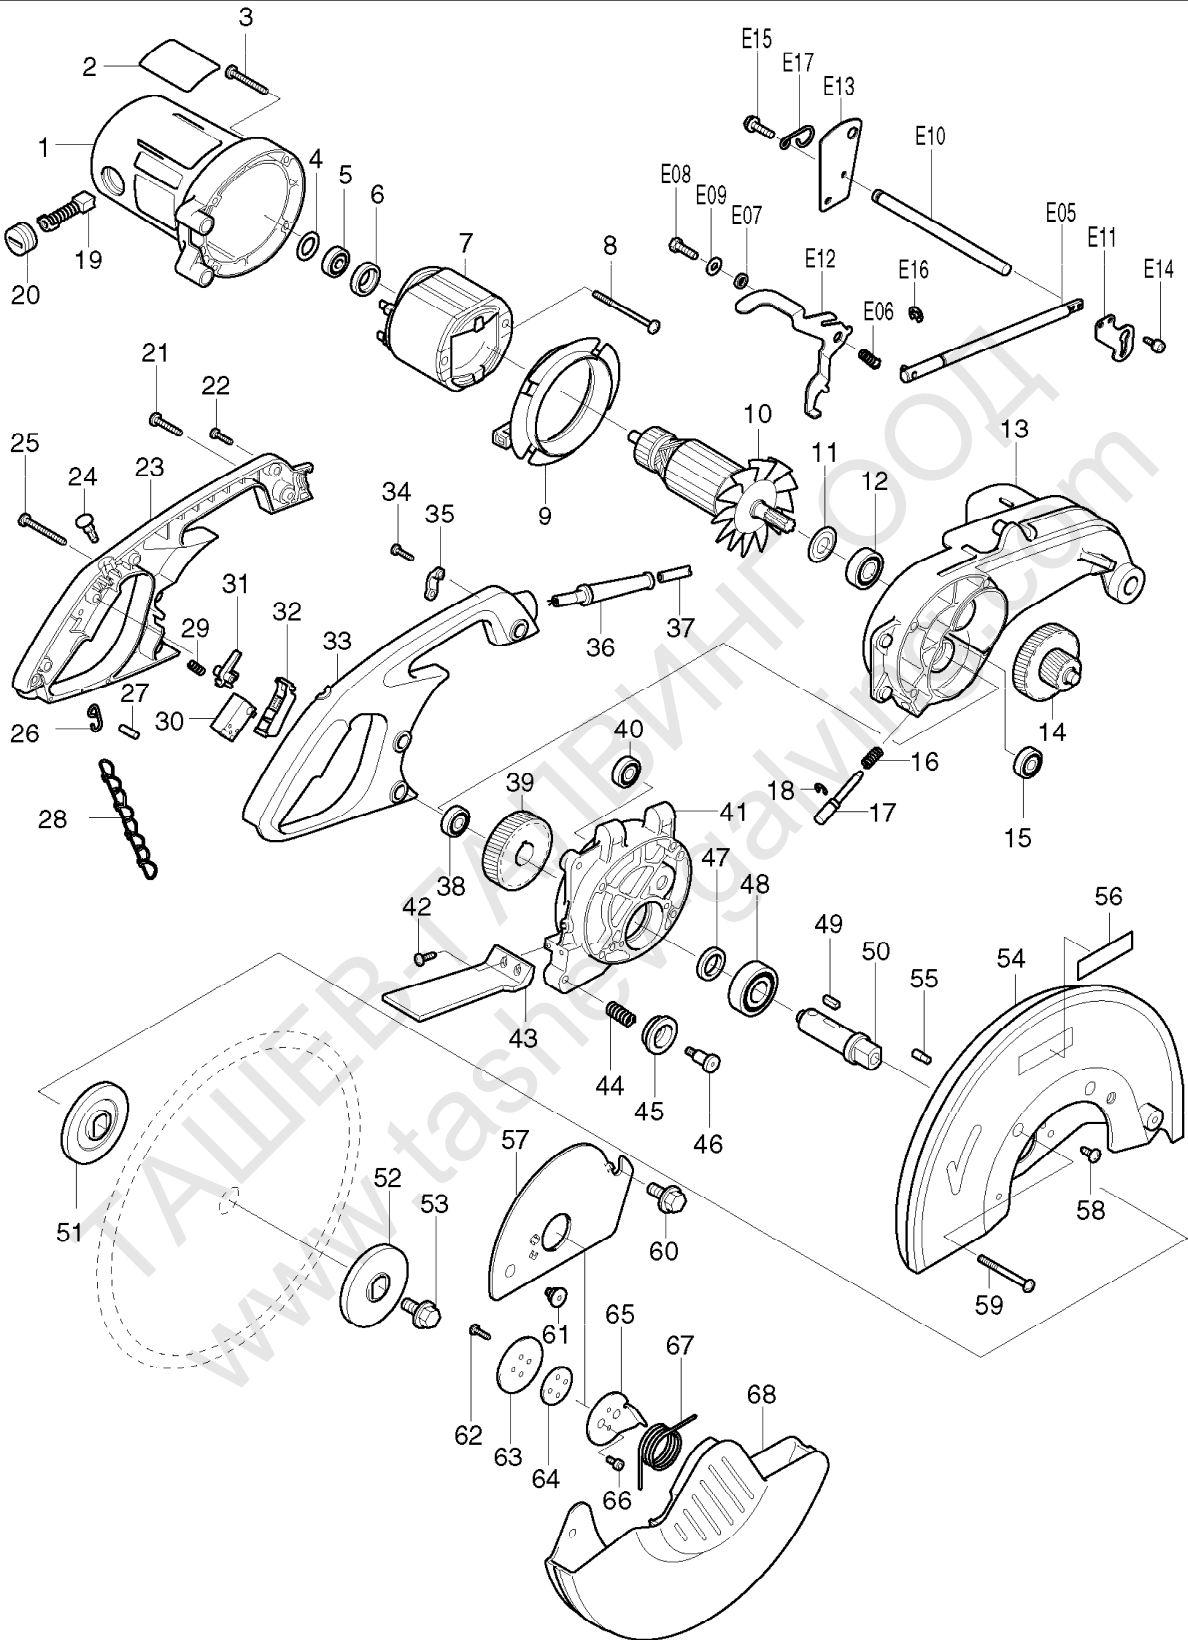

SERVICE DRAWING

MODEL NO. LC1230